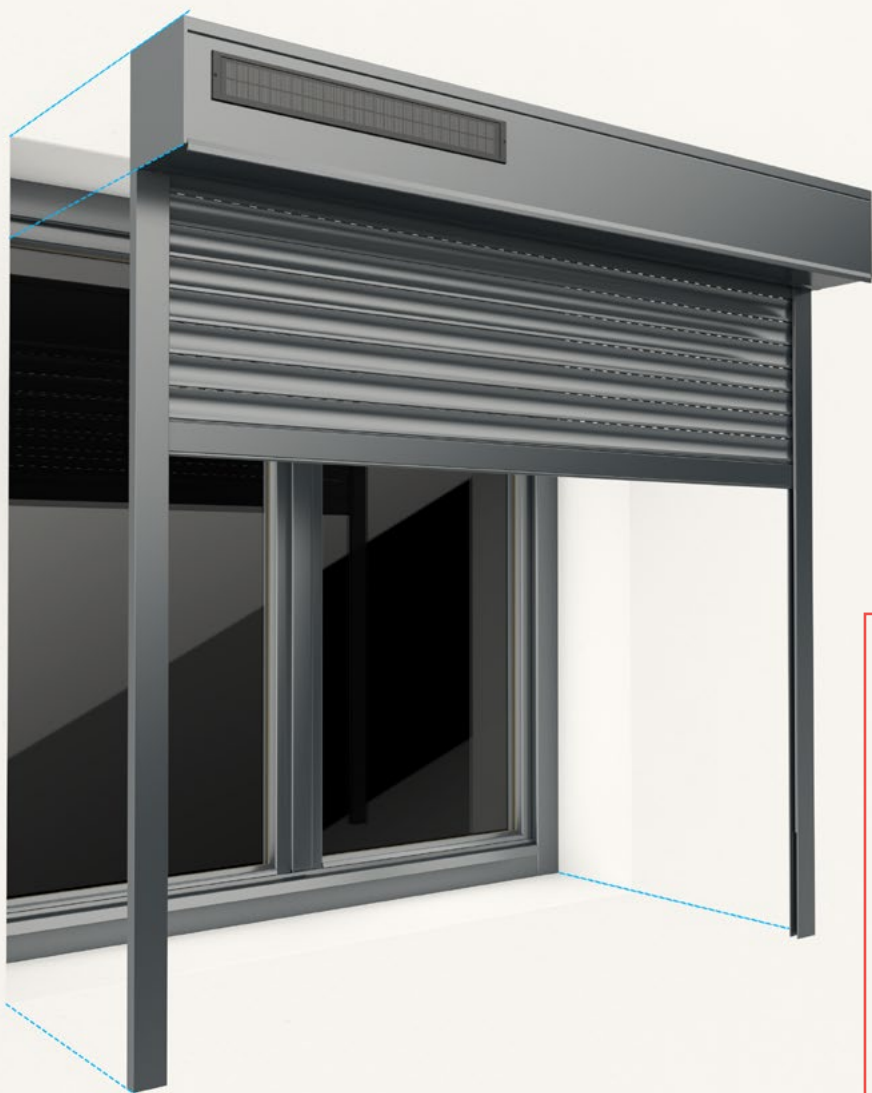

Mini Solar, easy, clean and sustainable

Mini Solar, Saxun's solar powered external roller blind, is the most sustainable and easy to install option for protecting and insulating all types of spaces.

It incorporates a discreet solar panel in the box, with a motor installed inside, for autonomous and remote operation.

Sun Protection System

Mini Solar is the first barrier against solar radiation. Located on the outside, it prevents heat from being transmitted to the window and entering the room.

Easy installation

No electrical pre-installation required. The product comes out of the packaging ready to be placed in the opening to be protected.

new

Mini Solar

**Quick assembly,
easy and efficient
installation**

1

Take the blind out of the box it came in and hook the guides to the box.

2

Insert the structure into the window or door opening.

Maximum adaptability

Titanium transmitter
1 channel

Titanium transmitter
5 channels

4W Solar Panel

Types of installation

Exterior box

The box with the roller blind is fitted into the opening closest to the window.

Interior box

The rear side of the box is placed flush with the façade.