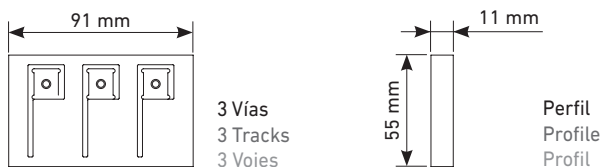

SOPORTE BLINDS

BLINDS BRACKET | SUPPORT BLINDS

Soportes Laterales
Lateral supports
Supports latérales